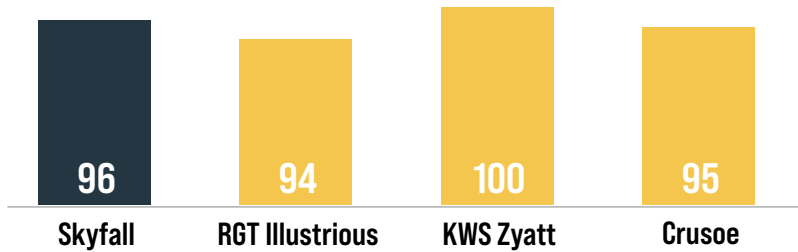

SKYFALL

The nation's favourite Group 1

- > Widest sowing window for Group 1
- > Short, stiff straw
- > Late-season security (strong on brown rust and fusarium)
- > Market leader in group 1

RGT Skyfall
Recommended
List 2026/27

RGT Skyfall
Approved for G1 milling
list 2024

+ Call us on **01799 533700**,
or visit us at **ragt.uk**

think
SOLUTIONS
think **RAGT**

UK YIELD

UK 96%	East 96%	West 96%	North 96%	Untreated 64%
------------------	--------------------	--------------------	---------------------	-------------------------

YIELD PERFORMANCE

AGRONOMIC RATINGS

	Lodging -PGR (1-9)	Lodging +PGR (1-9)	Straw length (cm)	Ripening (days +/- Skyfall)
SKYFALL	9	8	76	0
RGT Illustrious	8	9	79	+1
KWS Zyatt	8	8	75	0
Crusoe	8	8	75	+1

DISEASE RATINGS

	Mildew	Yellow Rust	Brown Rust	Septoria Tritici	Eyespot	Fusarium	OWBM
SKYFALL	5	3	8	6.2	6@	7	R
RGT Illustrious	[7]	8	5	6.2	6@	6	-
KWS Zyatt	[8]	3	7	6.3	7@	6	-
Crusoe	[6]	7	3	6.5	5	6	-

Skyfall continues to be one of the UK's most widely grown varieties. Grown not just as a top class milling wheat, but for its other qualities, such as 2nd wheat performances and its wide sowing window, often outperforming true spring wheat varieties.