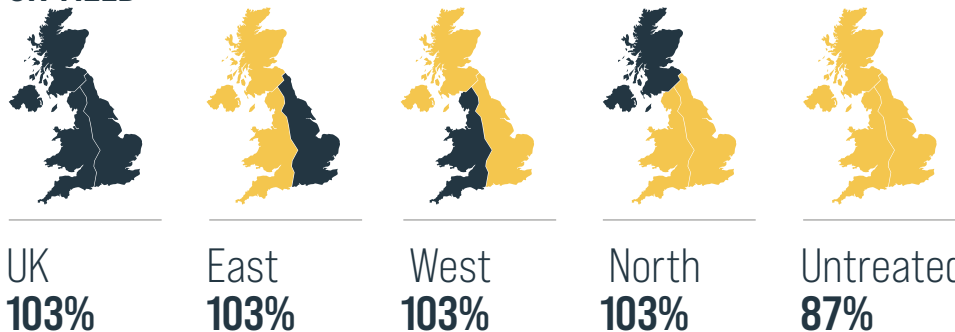

RGT BAIRSTOW

- Consistent performer
- Approved for distilling
- Good disease profile
- Flexible drilling window
- Good second wheat performance

AHDB RGT Bairstow.
Recommended List
2022/23.
CEREALS & OILSEEDS

+ Call us on **01799 533700**,
or visit us at ragtseeds.co.uk

think
SOLUTIONS
think **RAGT**

UK YIELD

YIELD PERFORMANCE

AGRONOMIC RATINGS

	Lodging -PGR (1-9)	Lodging +PGR (1-9)	Height (cm)	Ripening (days +/- Skyfall)	Spec weight (kg/hl)
RGT Bairstow	6	6	91	+2	76.8
LG Skyscraper	6	6	92	0	77.3
RGT Saki	6	7	89	+2	76.4
Graham	7	8	88	-1	77.6
Gleam	7	7	87	0	77.3

* Juvenile resistance to YR

Source: AHDB 5yr report 2018-22. Notes [] - limited data

RGT Bairstow is the joint highest yielding soft wheat with full UK recommendation. Delivering excellent results in all regions, it also has one of the highest second wheat yield of any recommended soft wheat. RGT Bairstow has a very flexible sowing window from end of september to the end of february performing particularly well in the late drilled slot. The variety is rated good for distilling.