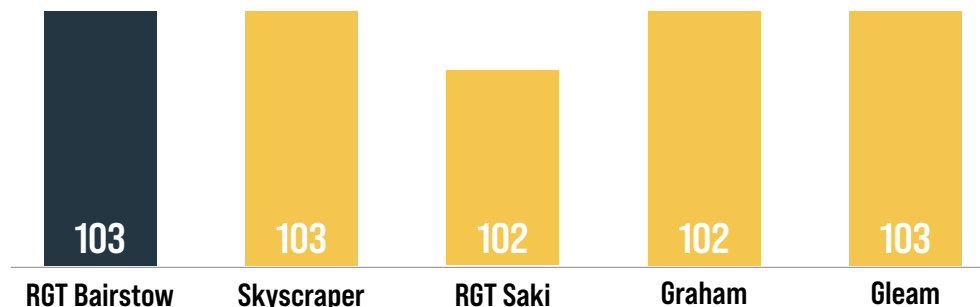

+ Call us on **01799 533700**,
or visit us at ragtseeds.co.uk

think
SOLUTIONS
think **RAGT**

UK YIELD

YIELD PERFORMANCE

AGRONOMIC RATINGS

	Lodging -PGR (1-9)	Lodging +PGR (1-9)	Height (cm)	Ripening (days +/- Skyfall)	Spec weight (kg/hl)
RGT Bairstow	6	6	91	+2	76.8
LG Skyscraper	6	6	92	0	77.3
RGT Saki	6	7	89	+2	76.4
Graham	7	8	88	-1	77.6
Gleam	7	7	87	0	77.3

* Juvenile resistance to YR

Source: AHDB 5yr report 2018-22. Notes [] - limited data

RGT Bairstow is the joint highest yielding soft wheat with full UK recommendation. Delivering excellent results in all regions, it also has one of the highest second wheat yield of any recommended soft wheat. RGT Bairstow has a very flexible sowing window from end of september to the end of february performing particularly well in the late drilled slot. The variety is rated good for distilling.