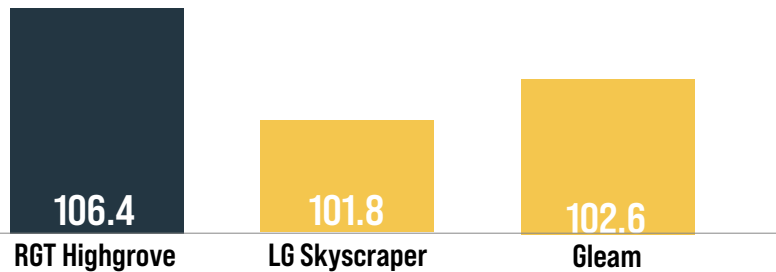

## UK YIELD

% of controls

R2N Data

Treated  
**106%**

Untreated  
**115%**

## AGRONOMIC RATINGS

	Lodging (%) -PGR	Lodging (%) +PGR	Height (cm)	Ripening (days +/- Skyfall)	Spec weight (kg/hl)
<b>RGT Highgrove</b>	<b>1</b>	<b>0</b>	<b>100</b>	<b>1</b>	<b>78.8</b>
LG Skyscraper	1	1	93.4	0	77.3
Gleam	0	1	89.8	0	76.8