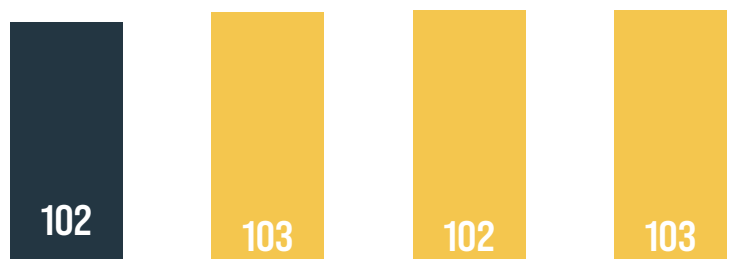

YIELD PERFORMANCE

RGT Saki   Skyscraper   Graham   Gleam

AGRONOMIC RATINGS

	Lodging -PGR (1-9)	Lodging +PGR (1-9)	Height (cm)	Ripening (days +/- Skyfall)	Spec weight (kg/hl)
RGT Saki	6	7	89	+2	76.4
Skyscraper	6	6	92	0	77.3
Graham	7	8	88	-1	77.6
Gleam	7	7	87	0	77.3

DISEASE RATINGS

	Mildew	Yellow rust	Brown rust	Septoria tritici	Eyespot	Fusarium	OWBM
RGT Saki	5	9*	6	5.4	[5]	6	R
Skyscraper	7	7	5	4.9	[6]	6	R
Graham	6	8	5	6.7	[4]	7	-
Gleam	7	5	6	5.7	[5]	6	R

* Juvenile resistance to YR

Source: AHDB 5yr report 2018-22. Notes [ ] - limited data

RGT Saki has proven to be extremely consistent over rotational position, sowing date and soil type.

The variety's slow speed of development makes it suitable for early drilling. It also has excellent yellow rust resistance (including juvenile) and OWBM.

UK YIELD

1st wheat	102%
2nd wheat	102%
Light land	103%
Heavy land	102%
Early Sown	103%
Late Sown	103%

AGRONOMICS

Lodging -PGR (1-9)	6
Lodging +PGR (1-9)	7
Height (cm)	89
Ripening (days +/- Skyfall)	+2
Spec weight (kg/hl)	76.4

DISEASE

Mildew	5
Yellow rust	9*
Brown rust	6
Septoria tritici	5.4
Eyespot	5
Fusarium	6
OWBM	R

think
SOLUTIONS
think RAGT

+ Let's talk **01799 533700** · ragtseeds.co.uk
RAGT Seeds Ltd. Grange Road, Ickleton, Essex CB10 1TA.