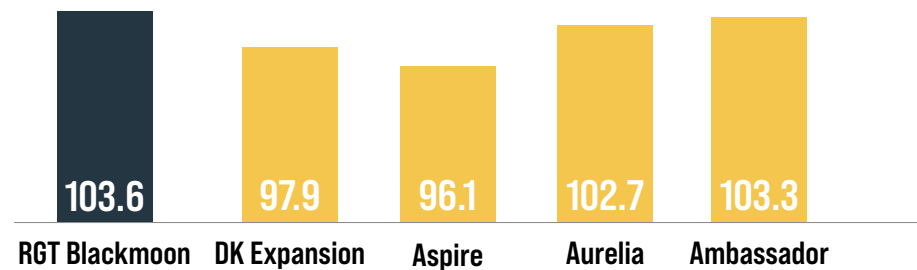

think
SOLUTIONS
think RGT

UK GROSS OUTPUT

(% OF CONTROLS)

UK
101%

East/West
104%

GROSS OUTPUT EAST/WEST (%)

AGRONOMIC RATINGS

	Lodging (1-9)	Stem stiffness (1-9)	Height (cm)	Flowering (1-9)	Maturity (1-9)
RGT Blackmoon	9	8	164	4	6
DK Expansion	9	8	163	4	6
Aspire	8	8	145	5	6
Aurelia	9	7	151	5	6
Ambassador	9	7	155	5	7

DISEASE RATINGS

	LLS (%)	Stem canker (disease index)	TuYV
RGT Blackmoon	11.7	9.0	R**
DK Expansion	9.7	13.9	-
Aspire	7.3	6.5	R
Aurelia	7.3	13.9	R
Ambassador	11.0	-	R

Blackmoon has very good seed yield, regarding oil yield it is very similar to Aurelia.