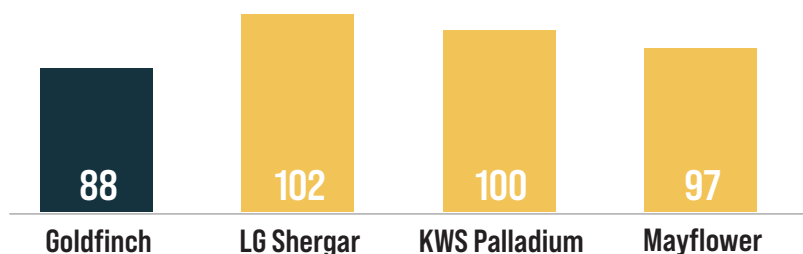

## UK YIELD

UK  
88%

East  
88%

West  
89%

North  
89%

## YIELD PERFORMANCE

## AGRONOMIC RATINGS

	Lodging -PGR (1-9)	Lodging +PGR (1-9)	Straw length (cm)	Ripening (days +/- Skyfall)
<b>GOLDFINCH</b>	2	6	75	+2
LG Shergar	8	8	74	+1
KWS Palladium	8	8	78	-1
Mayflower	6	7	82	0