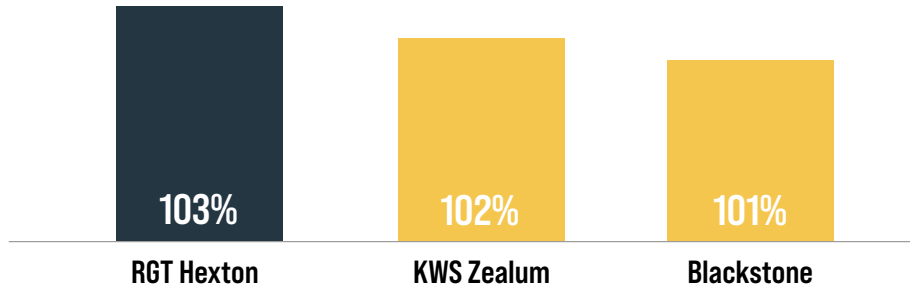

+ Call us on **01799 533700**,
or visit us at **ragt.uk**

think
SOLUTIONS
think **RAGT**

UK YIELD

UK
103%

East
103%

West
102%

North
109%

YIELD PERFORMANCE

- AHDB trials (% of controls)

AGRONOMIC RATINGS

	Lodging -PGR (1-9)	Lodging+PGR (1-9)	Height (cm)	Ripening (days +/- Skyfall)
RGT Hexton	7	7	79	+2
KWS Zealum	7	7	81	+2
Blackstone	8	7	82	+2

DISEASE RATINGS

This variety has very good yield in every part of the UK - especially the North. It performs well on light soil and when sown early. Great performance as a 2nd wheat.

RGT Hexton is approved for distilling and export.